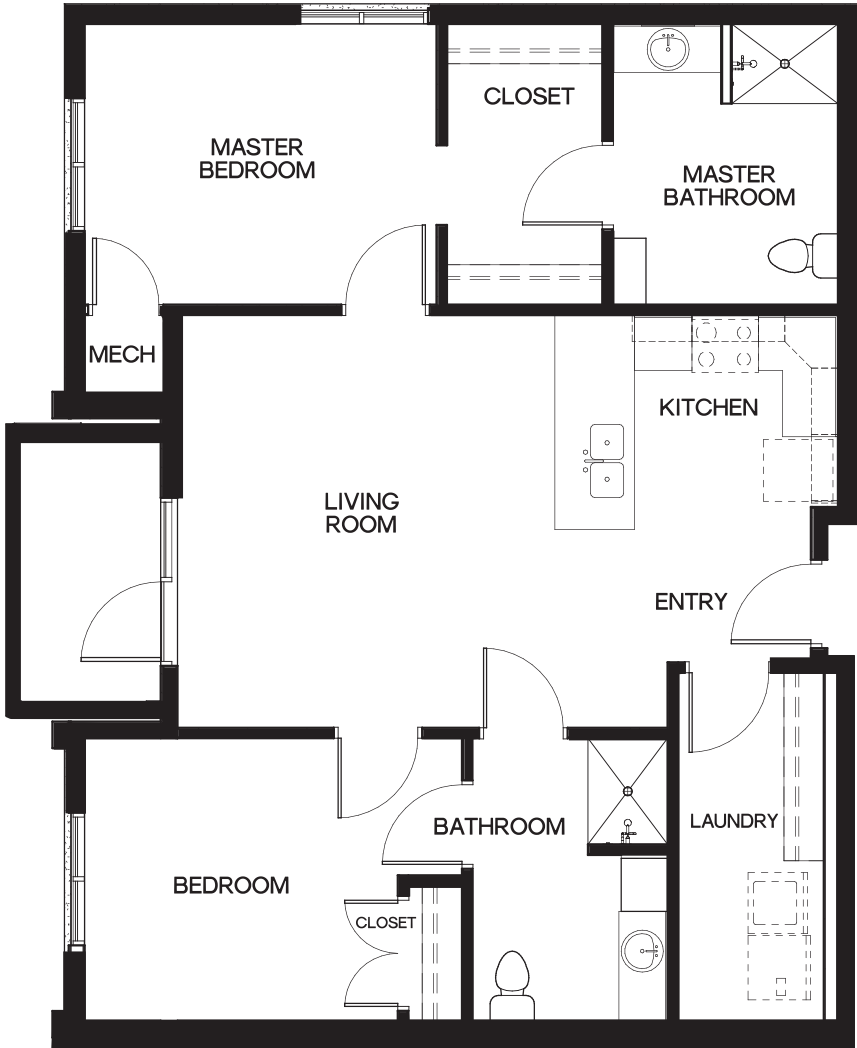

Utely

620 Sq. Ft.

**Actual Dimensions & Floor Plans May Vary*

Williams

862 Sq. Ft.

**Actual Dimensions & Floor Plans May Vary*

Fox Meadow 1015 Sq. Ft.

*Actual Dimensions & Floor Plans May Vary

Isles

828 Sq. Ft.

**Actual Dimensions & Floor Plans May Vary*

Birchcrest

589 Sq. Ft.

*Actual Dimensions & Floor Plans May Vary

Countryside

1189 Sq. Ft.

*Actual Dimensions & Floor Plans May Vary