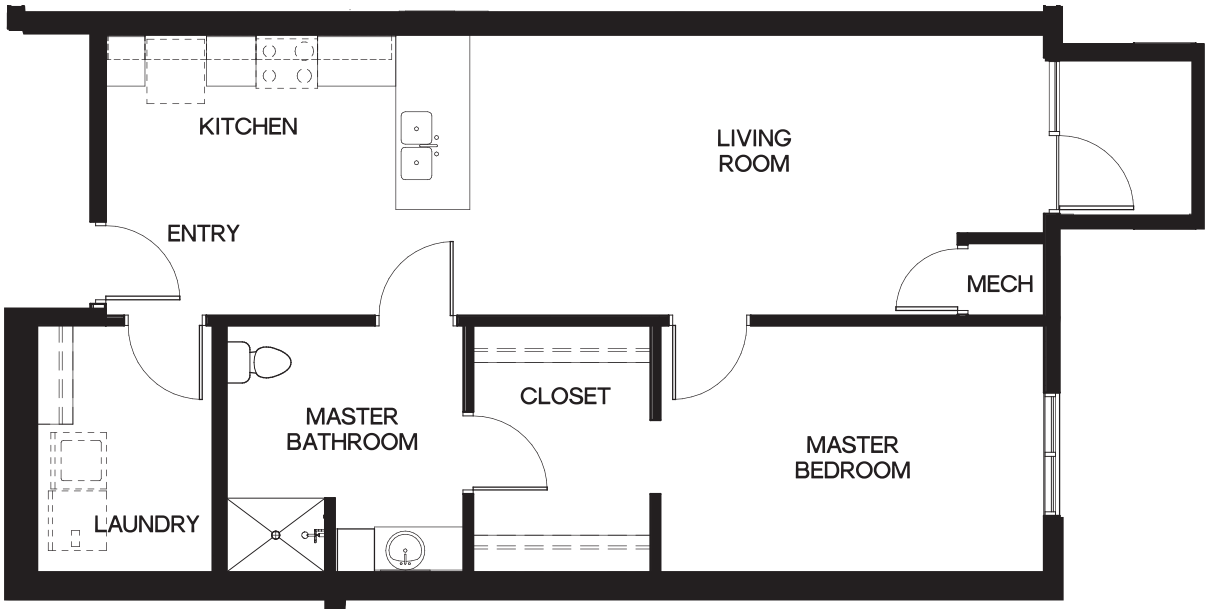

Utely

620 Sq. Ft.

**Actual Dimensions & Floor Plans May Vary*

Williams

862 Sq. Ft.

**Actual Dimensions & Floor Plans May Vary*

Fox Meadow 1015 Sq. Ft.

*Actual Dimensions & Floor Plans May Vary

Isles

828 Sq. Ft.

**Actual Dimensions & Floor Plans May Vary*

Birchcrest

589 Sq. Ft.

*Actual Dimensions & Floor Plans May Vary

Countryside

1189 Sq. Ft.

*Actual Dimensions & Floor Plans May Vary