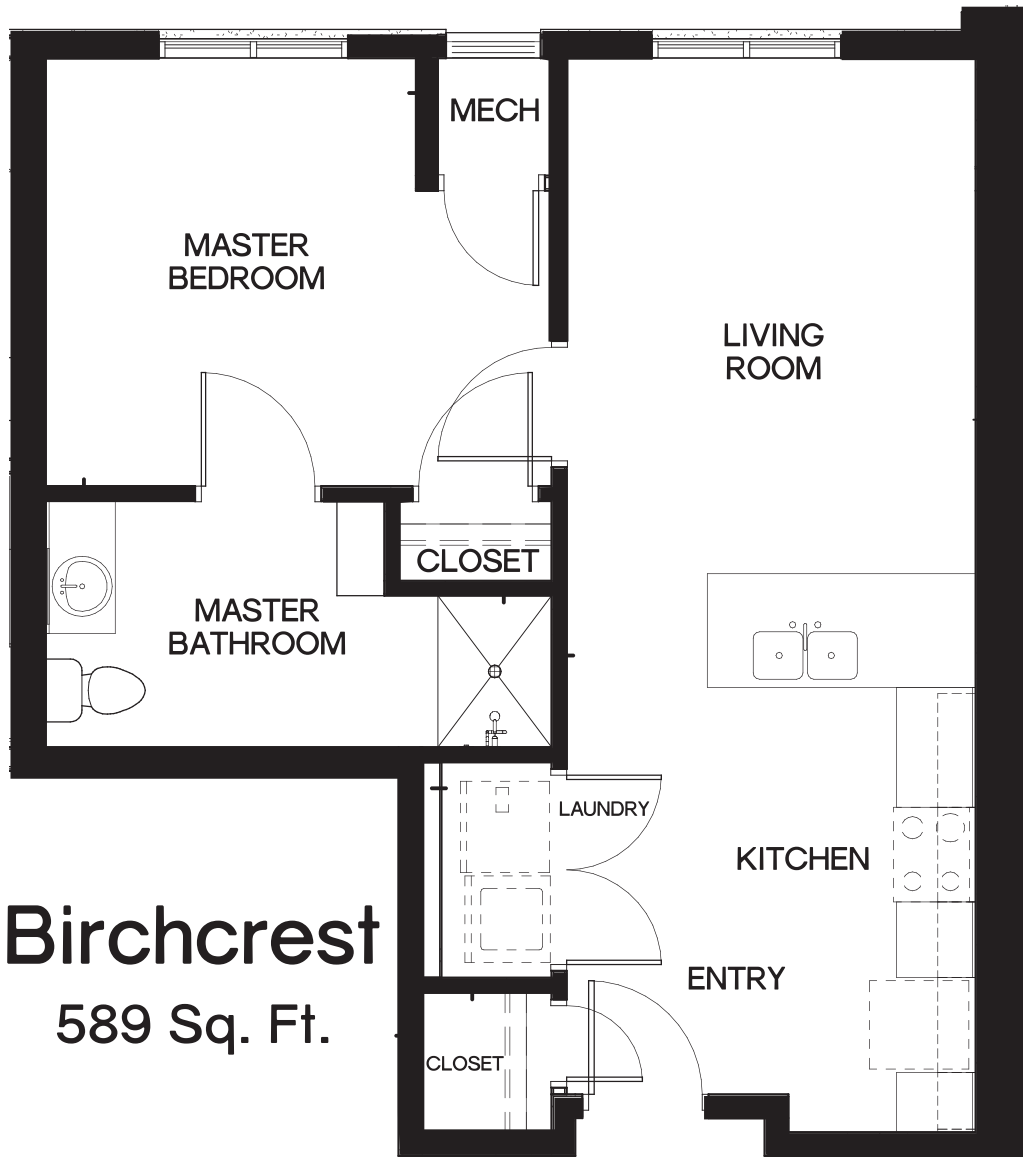

Utely

620 Sq. Ft.

**Actual Dimensions & Floor Plans May Vary*

Williams

862 Sq. Ft.

**Actual Dimensions & Floor Plans May Vary*

Fox Meadow 1015 Sq. Ft.

*Actual Dimensions & Floor Plans May Vary

Isles

828 Sq. Ft.

**Actual Dimensions & Floor Plans May Vary*

Birchcrest

589 Sq. Ft.

*Actual Dimensions & Floor Plans May Vary

Countryside

1189 Sq. Ft.

*Actual Dimensions & Floor Plans May Vary