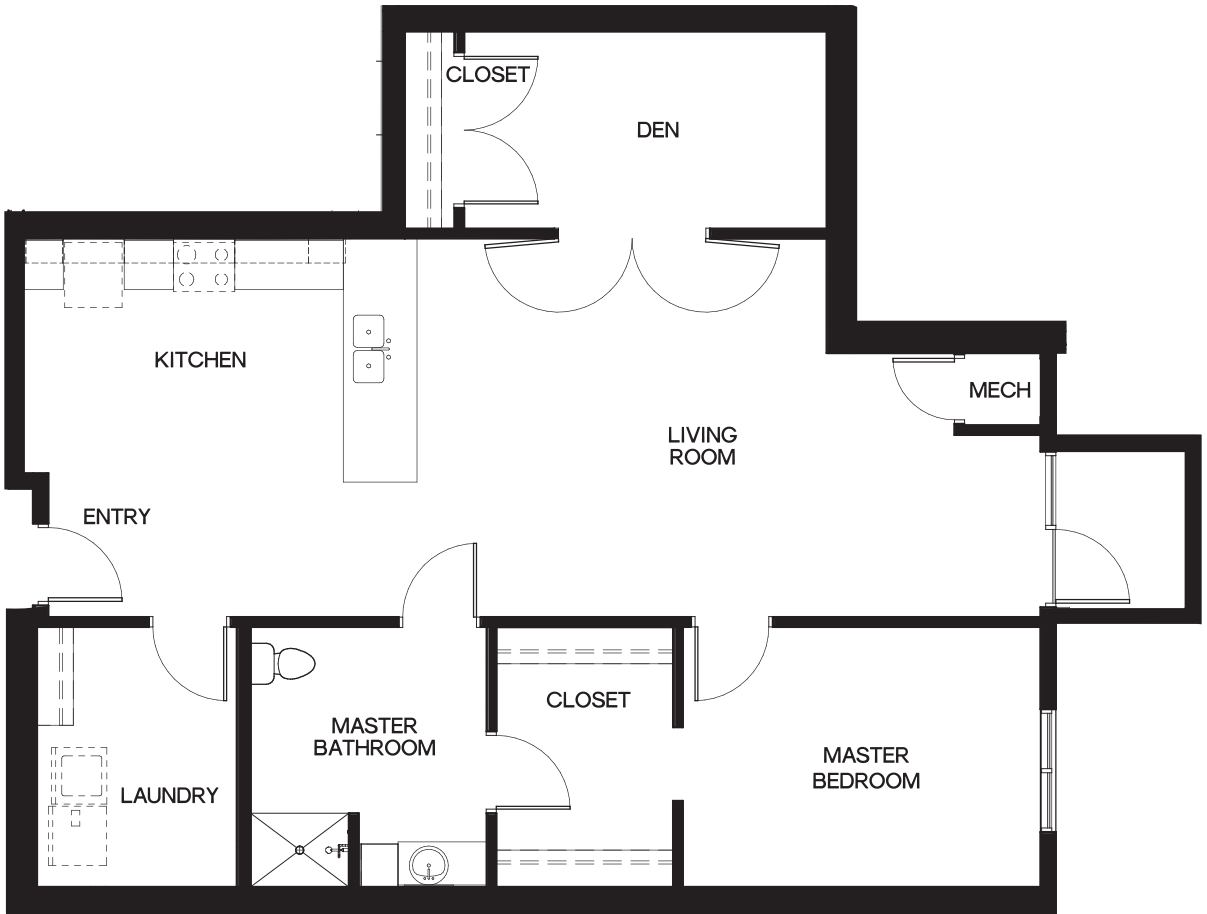

Utely

620 Sq. Ft.

**Actual Dimensions & Floor Plans May Vary*

Williams

862 Sq. Ft.

**Actual Dimensions & Floor Plans May Vary*

Fox Meadow 1015 Sq. Ft.

*Actual Dimensions & Floor Plans May Vary

Isles

828 Sq. Ft.

**Actual Dimensions & Floor Plans May Vary*

Birchcrest

589 Sq. Ft.

*Actual Dimensions & Floor Plans May Vary

Countryside

1189 Sq. Ft.

*Actual Dimensions & Floor Plans May Vary