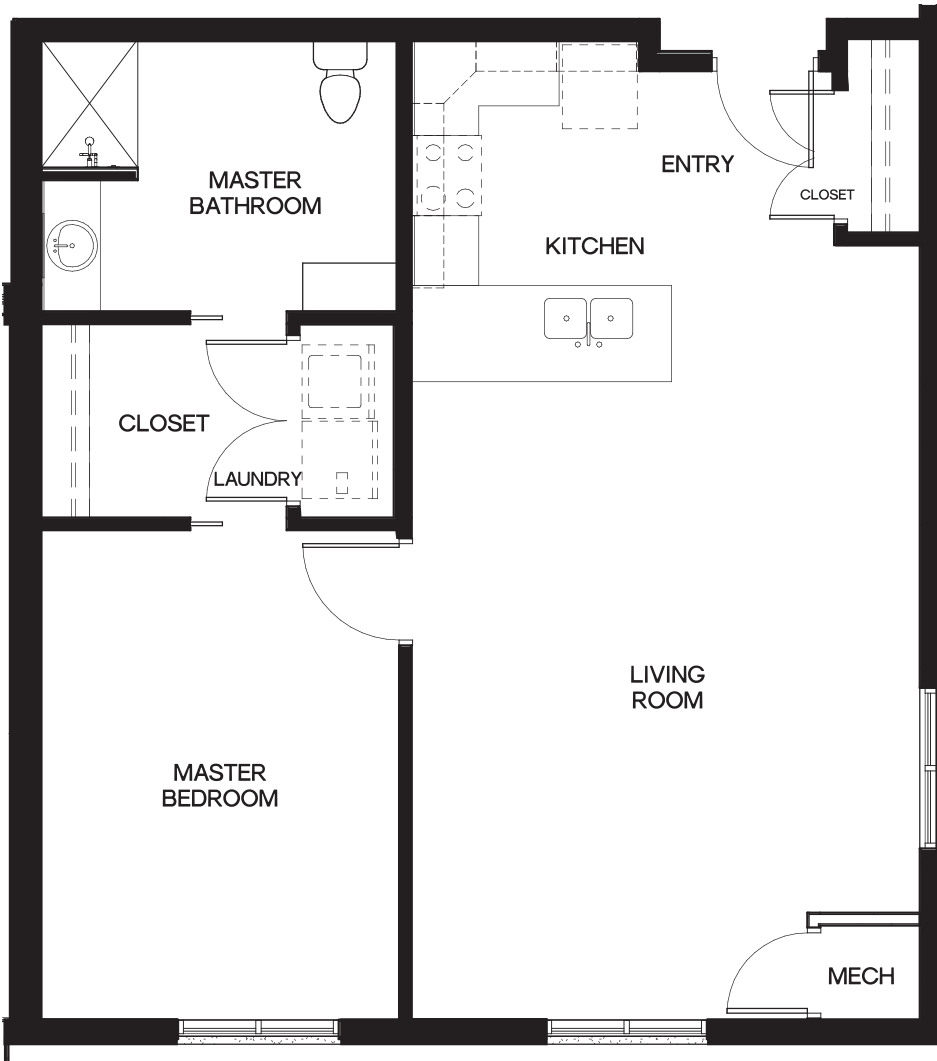

Utely

620 Sq. Ft.

**Actual Dimensions & Floor Plans May Vary*

Williams

862 Sq. Ft.

**Actual Dimensions & Floor Plans May Vary*

Fox Meadow 1015 Sq. Ft.

*Actual Dimensions & Floor Plans May Vary

Isles

828 Sq. Ft.

**Actual Dimensions & Floor Plans May Vary*

Birchcrest

589 Sq. Ft.

*Actual Dimensions & Floor Plans May Vary

Countryside

1189 Sq. Ft.

*Actual Dimensions & Floor Plans May Vary